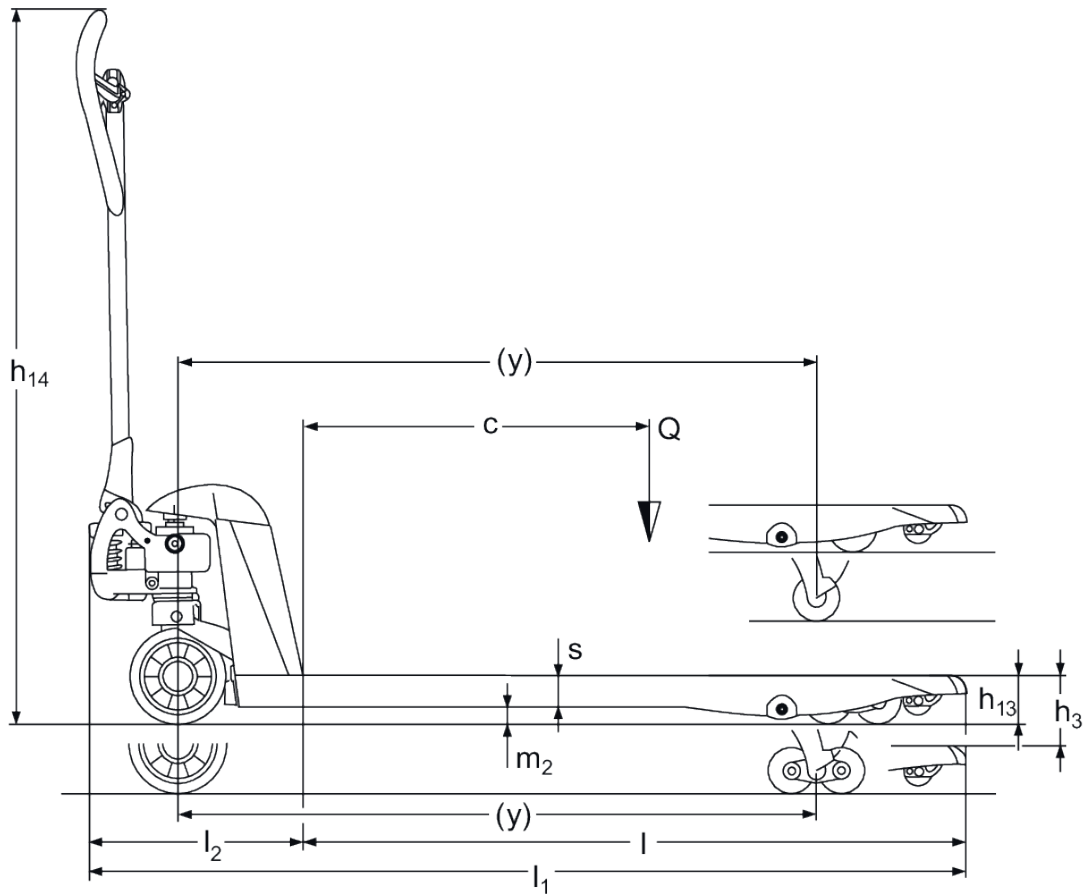

Hand pallet truck with flat forks **AM 15l**

Lift height: 120 mm / Load capacity: 1500 kg

 JUNGHEINRICH

AM 15l

VDI table

Stand-on: 08/2021

Characteristic	1.1	Manufacturer (abbreviated description)		Jungheinrich				
	1.2	Manufacturer's type designation		AM 15I				
	1.3	Drive		Manual				
	1.4	Operation		Manual				
	1.5	Load capacity/load	Q kg	1500				
	1.6	Load centre distance	c mm	600	500	400	500	600
	1.9	Wheelbase	y mm	1100	900	745	1080	
Weights	2.1	Service weight	kg	74	72	71	61	65
	2.2	Axle load laden front/rear	kg	-			476 / 613	
	2.3	Axle load unladen front/rear	kg	-	60 / 28	-	60 / 28	
Wheels/suspension system	3.1	Tyres		C, N				
	3.2	Tyre size, front		Ø 170x50				
	3.3	Tyre size, rear		Ø 50x70				
	3.5	Wheels, number front/back (x=driven)		2/4				
	3.6	Tread width, front	b ₁₀ mm	109				
	3.7	Tread width, rear	b ₁₁ mm	370				
	Basic dimensions	4.4	Lift (h ₃)	h ₃ mm	120			
4.14		Stand height, elevated	h ₁₂ mm	171				
4.15		Height, lowered	h ₁₃ mm	51				
4.19		Overall length	l ₁ mm	1530	1330	1175	1530	
4.20		Length including fork shank	l ₂ mm	380				
4.21.1		Overall width	b ₁ mm	520			680	
4.22		Fork dimensions	s/ e/l mm	38 x 150 x 1150	38 x 150 x 950	38 x 150 x 795	38 x 150 x 950	38 x 150 x 1150
4.25		Width across forks	b ₅ mm	520			680	
4.32		Ground clearance centre of wheelbase	m ₂ mm	13				
4.34		Aisle width (pallet 1000x1200 sideways)	A _{st} mm	1584				
4.34.1		Aisle width (pallet 800x1200 length)	A _{st} mm	1784				
4.35		Turning radius	W _a mm	1274				
Performance data	5.3	Lowering speed laden/unladen	m/s	0.09 / 0.02				
<p>- This data sheet according to VDI guideline 2198 only states the technical values of the standard truck. Different tyres, other masts, additional equipment etc. may result in different values.</p>								