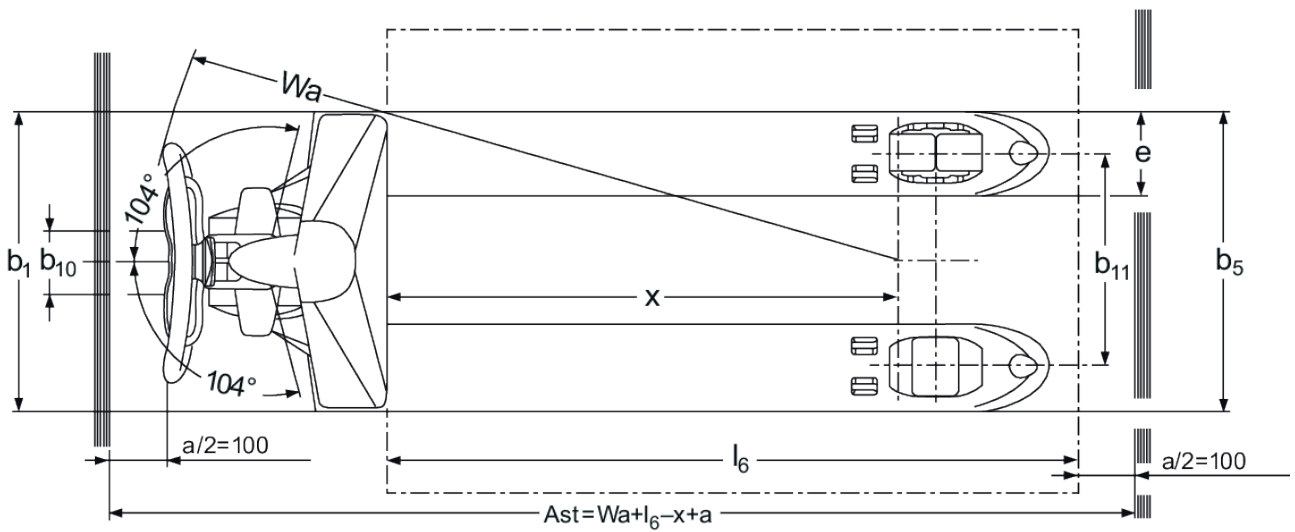

Hand pallet truck with flat forks **AM 15l**

Lift height: 120 mm / Load capacity: 1500 kg

 JUNGHEINRICH

AM 15l

VDI table

Stand-on: 08/2021

Characteristic	1.1	Manufacturer (abbreviated description)		Jungheinrich				
	1.2	Manufacturer's type designation		AM 15I				
	1.3	Drive		Manual				
	1.4	Operation		Manual				
	1.5	Load capacity/load	Q kg	1500				
	1.6	Load centre distance	c mm	600	500	400	500	600
	1.9	Wheelbase	y mm	1100	900	745	1080	
Weights	2.1	Service weight	kg	74	72	71	61	65
	2.2	Axle load laden front/rear	kg	-			476 / 613	
	2.3	Axle load unladen front/rear	kg	-	60 / 28	-	60 / 28	
Wheels/suspension system	3.1	Tyres		C, N				
	3.2	Tyre size, front		Ø 170x50				
	3.3	Tyre size, rear		Ø 50x70				
	3.5	Wheels, number front/back (x=driven)		2/4				
	3.6	Tread width, front	b ₁₀ mm	109				
	3.7	Tread width, rear	b ₁₁ mm	370				
	Basic dimensions	4.4	Lift (h ₃)	h ₃ mm	120			
4.14		Stand height, elevated	h ₁₂ mm	171				
4.15		Height, lowered	h ₁₃ mm	51				
4.19		Overall length	l ₁ mm	1530	1330	1175	1530	
4.20		Length including fork shank	l ₂ mm	380				
4.21.1		Overall width	b ₁ mm	520			680	
4.22		Fork dimensions	s/ e/l mm	38 x 150 x 1150	38 x 150 x 950	38 x 150 x 795	38 x 150 x 950	38 x 150 x 1150
4.25		Width across forks	b ₅ mm	520			680	
4.32		Ground clearance centre of wheelbase	m ₂ mm	13				
4.34		Aisle width (pallet 1000x1200 sideways)	A _{st} mm	1584				
4.34.1		Aisle width (pallet 800x1200 length)	A _{st} mm	1784				
4.35		Turning radius	W _a mm	1274				
Performance data	5.3	Lowering speed laden/unladen	m/s	0.09 / 0.02				
<p>- This data sheet according to VDI guideline 2198 only states the technical values of the standard truck. Different tyres, other masts, additional equipment etc. may result in different values.</p>								