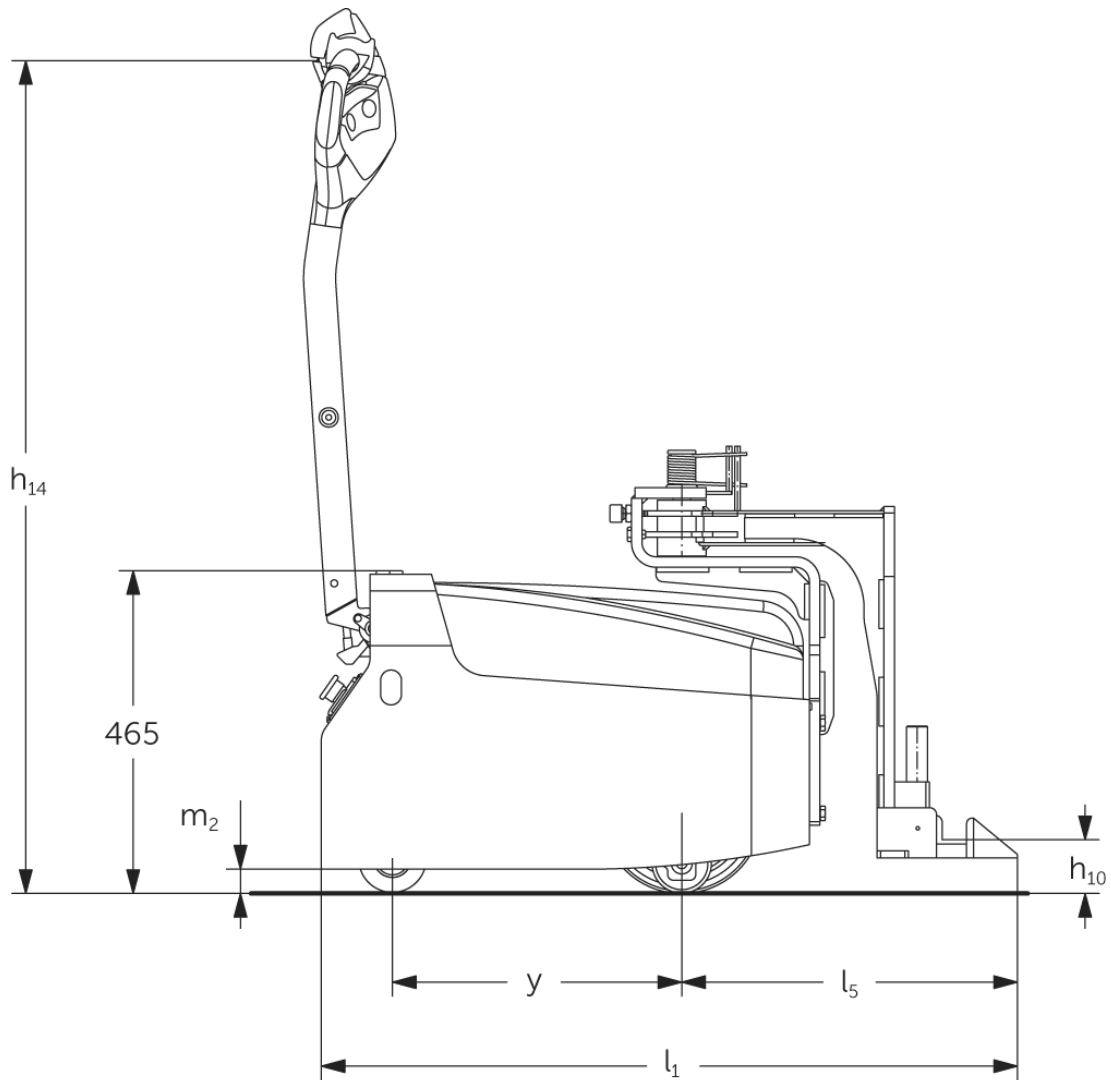

## **EZS 010**

Towing capacity: 1000 kg

**JUNGHEINRICH**

# VDI table

Stand-on: 08/2021

Characteristic	1.1	Manufacturer (abbreviated description)		Jungheinrich	
	1.2	Manufacturer's type designation		<b>EZS 010</b>	
	1.3	Drive		Electric	
	1.4	Operation		Pedestrian	
	1.5.3	Towing capacity	Q	kg	1000
	1.7	Rated drawbar pull		N	200
	1.9	Wheelbase	y	mm	415
Weights	2.1.1	Service weight (incl. battery)		kg	190
	2.3	Axle load unladen front/rear		kg	85 / 105
Wheels/suspension system	3.1	Tyres			PU / solid rubber
	3.2	Tyre size, front			Ø 100 x 40
	3.3	Tyre size, rear			Ø 230 x 65
	3.5	Wheels, number front/back (x=driven)			2 / 1x + 2
	3.6	Tread width, front	b <sub>10</sub>	mm	315
	3.7	Tread width, rear	b <sub>11</sub>	mm	370
Basic dimensions	4.9	Height of tiller handle in drive position min./max.		mm	835 / 1165
	4.12	Coupling height	h <sub>10</sub>	mm	150
	4.19	Overall length	l <sub>1</sub>	mm	700
	4.21.1	Overall width	b <sub>1</sub>	mm	480
	4.32	Ground clearance centre of wheelbase	m <sub>2</sub>	mm	35
	4.35	Turning radius	W <sub>a</sub>	mm	570
Performance data	5.1	Travel speed laden/unladen		km/h	5.4 / 6
	5.1.1	Reverse travel speed with/without load		km/h	5.4 / 6
	5.5	Drawbar pull laden/unladen		N	200 / 200
	5.6	Max. drawbar pull laden/unladen		N	600 / 600
	5.10	Service brake			electromagnetic
E-motor/ Electronics	6.1	Drive motor, performance S2 60 min		kW	1
	6.4	Battery voltage/nominal capacity		V / Ah	24 / 63
	6.5	Battery weight		kg	46
Other	8.1	Type of drive control			3-phase AC technology
<p>- This data sheet according to VDI guideline 2198 only states the technical values of the standard truck. Different tyres, other masts, additional equipment etc. may result in different values.</p>					