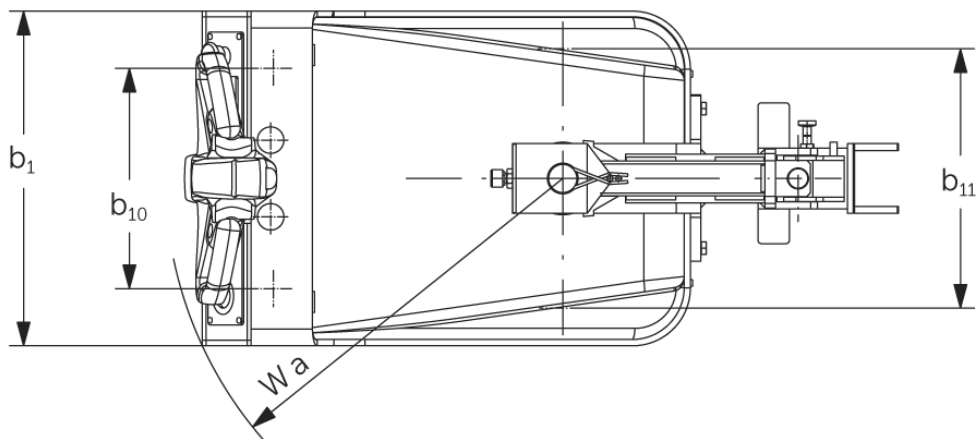

# VDI table

Stand-on: 08/2021

Characteristic	1.1	Manufacturer (abbreviated description)		Jungheinrich	
	1.2	Manufacturer's type designation		<b>EZS 010</b>	
	1.3	Drive		Electric	
	1.4	Operation		Pedestrian	
	1.5.3	Towing capacity	Q	kg	1000
	1.7	Rated drawbar pull		N	200
	1.9	Wheelbase	y	mm	415
Weights	2.1.1	Service weight (incl. battery)		kg	190
	2.3	Axle load unladen front/rear		kg	85 / 105
Wheels/suspension system	3.1	Tyres			PU / solid rubber
	3.2	Tyre size, front			Ø 100 x 40
	3.3	Tyre size, rear			Ø 230 x 65
	3.5	Wheels, number front/back (x=driven)			2 / 1x + 2
	3.6	Tread width, front	b <sub>10</sub>	mm	315
	3.7	Tread width, rear	b <sub>11</sub>	mm	370
Basic dimensions	4.9	Height of tiller handle in drive position min./max.		mm	835 / 1165
	4.12	Coupling height	h <sub>10</sub>	mm	150
	4.19	Overall length	l <sub>1</sub>	mm	700
	4.21.1	Overall width	b <sub>1</sub>	mm	480
	4.32	Ground clearance centre of wheelbase	m <sub>2</sub>	mm	35
	4.35	Turning radius	W <sub>a</sub>	mm	570
Performance data	5.1	Travel speed laden/unladen		km/h	5.4 / 6
	5.1.1	Reverse travel speed with/without load		km/h	5.4 / 6
	5.5	Drawbar pull laden/unladen		N	200 / 200
	5.6	Max. drawbar pull laden/unladen		N	600 / 600
	5.10	Service brake			electromagnetic
E-motor/ Electronics	6.1	Drive motor, performance S2 60 min		kW	1
	6.4	Battery voltage/nominal capacity		V / Ah	24 / 63
	6.5	Battery weight		kg	46
Other	8.1	Type of drive control			3-phase AC technology
<p>- This data sheet according to VDI guideline 2198 only states the technical values of the standard truck. Different tyres, other masts, additional equipment etc. may result in different values.</p>					