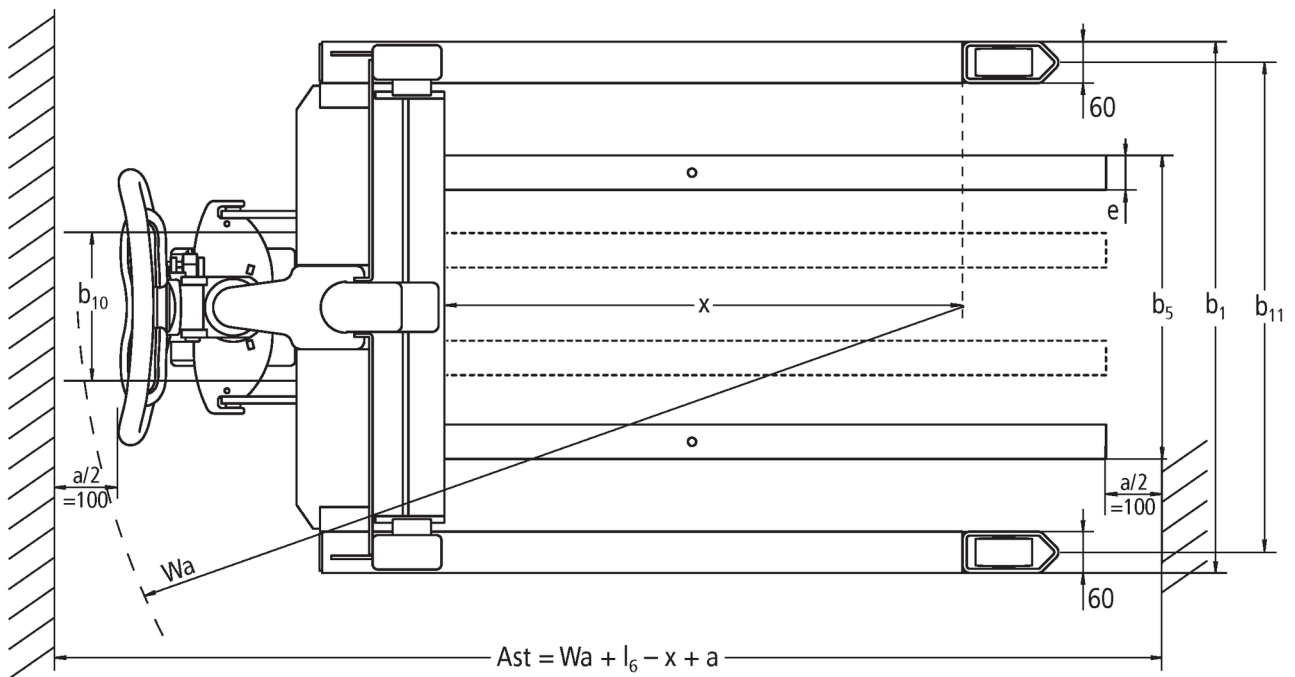

### **AM V05**

**Lift height: 390 mm / Load capacity: 500 kg**

**JUNGHEINRICH**

# VDI table

Stand-on: 02/2021

Characteristic	1.1	Manufacturer (abbreviated description)		Jungheinrich	
	1.2	Manufacturer's type designation		<b>AM V05</b>	
	1.3	Drive		Manual	
	1.4	Operation		Manual	
	1.5	Load capacity/load	Q	kg	500
	1.6	Load centre distance	c	mm	400
	1.9	Wheelbase	y	mm	1120
Weights	2.1	Service weight		kg	155
	2.2	Axle load laden front/rear		kg	320 / 325
	2.3	Axle load unladen front/rear		kg	101 / 54
Wheels/suspension system	3.1	Tyres			C, N
	3.2	Tyre size, front			Ø 180 x 50
	3.3	Tyre size, rear			Ø 82 x 40
	3.5	Wheels, number front/back (x=driven)			2/2
	3.6	Tread width, front	b <sub>10</sub>	mm	122
	3.7	Tread width, rear	b <sub>11</sub>	mm	700
Basic dimensions	4.4	Lift (h <sub>3</sub> )	h <sub>3</sub>	mm	390
	4.9	Height of tiller handle in drive position min./max.		mm	1210 /
	4.15	Height, lowered	h <sub>13</sub>	mm	85
	4.19	Overall length	l <sub>1</sub>	mm	1405
	4.20	Length including fork shank	l <sub>2</sub>	mm	450
	4.21.1	Overall width	b <sub>1</sub>	mm	760
	4.22	Fork dimensions	s/e/l	mm	50 / 50 / 955
	4.25	Width across forks	b <sub>5</sub>	mm	140
	4.26	Width between support arms/loading areas	b <sub>4</sub>	mm	640
	4.32	Ground clearance centre of wheelbase	m <sub>2</sub>	mm	30
	4.34	Aisle width (pallet 1000x1200 sideways)	Ast	mm	1805
	4.34.1	Aisle width (pallet 800x1200 length)	Ast	mm	2005
	4.35	Turning radius	W <sub>a</sub>	mm	1425
Performance data	5.3	Lowering speed laden/unladen		m/s	0.09 / 0.05
<p>- This data sheet according to VDI guideline 2198 only states the technical values of the standard truck. Different tyres, other masts, additional equipment etc. may result in different values.</p>					