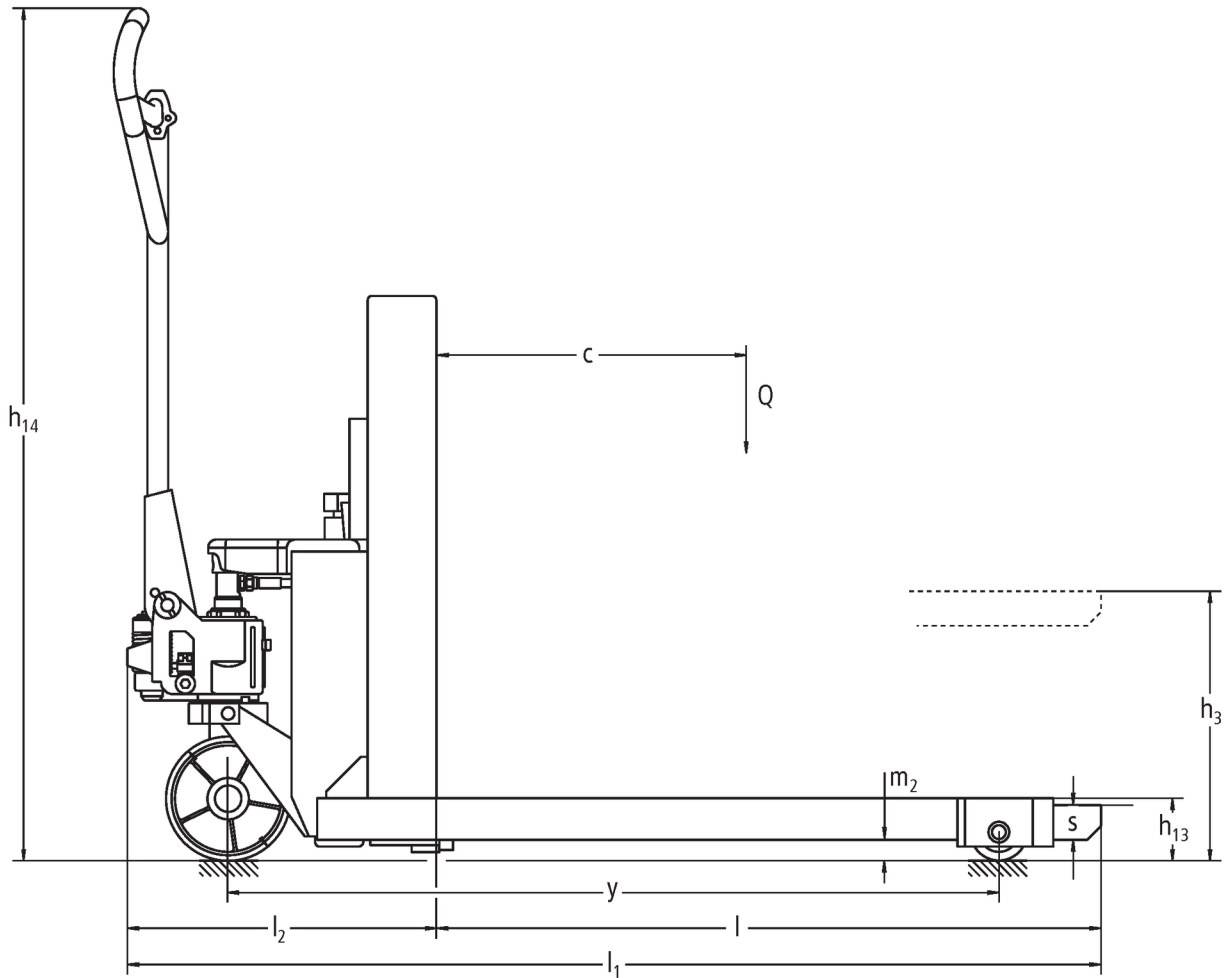

## **Hand pallet truck**

### **AM V05**

**Lift height: 390 mm / Load capacity: 500 kg**

**JUNGHEINRICH**

# VDI table

Stand-on: 02/2021

Characteristic	1.1	Manufacturer (abbreviated description)		Jungheinrich	
	1.2	Manufacturer's type designation		<b>AM V05</b>	
	1.3	Drive		Manual	
	1.4	Operation		Manual	
	1.5	Load capacity/load	Q	kg	500
	1.6	Load centre distance	c	mm	400
	1.9	Wheelbase	y	mm	1120
Weights	2.1	Service weight		kg	155
	2.2	Axle load laden front/rear		kg	320 / 325
	2.3	Axle load unladen front/rear		kg	101 / 54
Wheels/suspension system	3.1	Tyres			C, N
	3.2	Tyre size, front			Ø 180 x 50
	3.3	Tyre size, rear			Ø 82 x 40
	3.5	Wheels, number front/back (x=driven)			2/2
	3.6	Tread width, front	b <sub>10</sub>	mm	122
	3.7	Tread width, rear	b <sub>11</sub>	mm	700
Basic dimensions	4.4	Lift (h <sub>3</sub> )	h <sub>3</sub>	mm	390
	4.9	Height of tiller handle in drive position min./max.		mm	1210 /
	4.15	Height, lowered	h <sub>13</sub>	mm	85
	4.19	Overall length	l <sub>1</sub>	mm	1405
	4.20	Length including fork shank	l <sub>2</sub>	mm	450
	4.21.1	Overall width	b <sub>1</sub>	mm	760
	4.22	Fork dimensions	s/e/l	mm	50 / 50 / 955
	4.25	Width across forks	b <sub>5</sub>	mm	140
	4.26	Width between support arms/loading areas	b <sub>4</sub>	mm	640
	4.32	Ground clearance centre of wheelbase	m <sub>2</sub>	mm	30
	4.34	Aisle width (pallet 1000x1200 sideways)	Ast	mm	1805
	4.34.1	Aisle width (pallet 800x1200 length)	Ast	mm	2005
	4.35	Turning radius	W <sub>a</sub>	mm	1425
Performance data	5.3	Lowering speed laden/unladen		m/s	0.09 / 0.05
<p>- This data sheet according to VDI guideline 2198 only states the technical values of the standard truck. Different tyres, other masts, additional equipment etc. may result in different values.</p>					